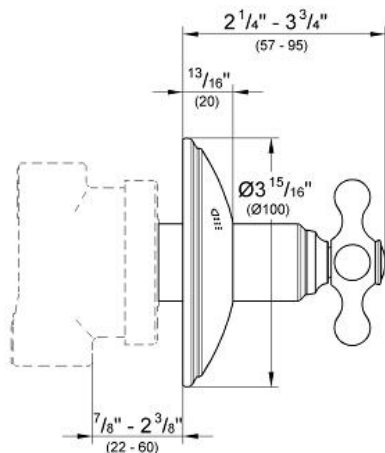

# SEABURY 3-Way Diverter Trim

MODEL # 19223EN0

*Pure Freude an Wasser*

**GROHE**

GROHE America, Inc | 200 North Gary Avenue, Suite G, Roselle, IL 60172  
Phone: +1 (800) 444-7643 | Fax: +1 (800) 225-2778 | us-customerservice@grohe.com

### 3-Way Diverter Trim

#### Standard Specification:

- With cross handle
- For use with Diverter Rough-In Valve (29 714)
- Without concealed body
- Adjustable installation depth
- Adjustable installation depth:  $7\frac{7}{8}'' - 2\frac{3}{8}''$
- For color matching handle/lift rod caps to replace the standard white caps, see item (45 952)